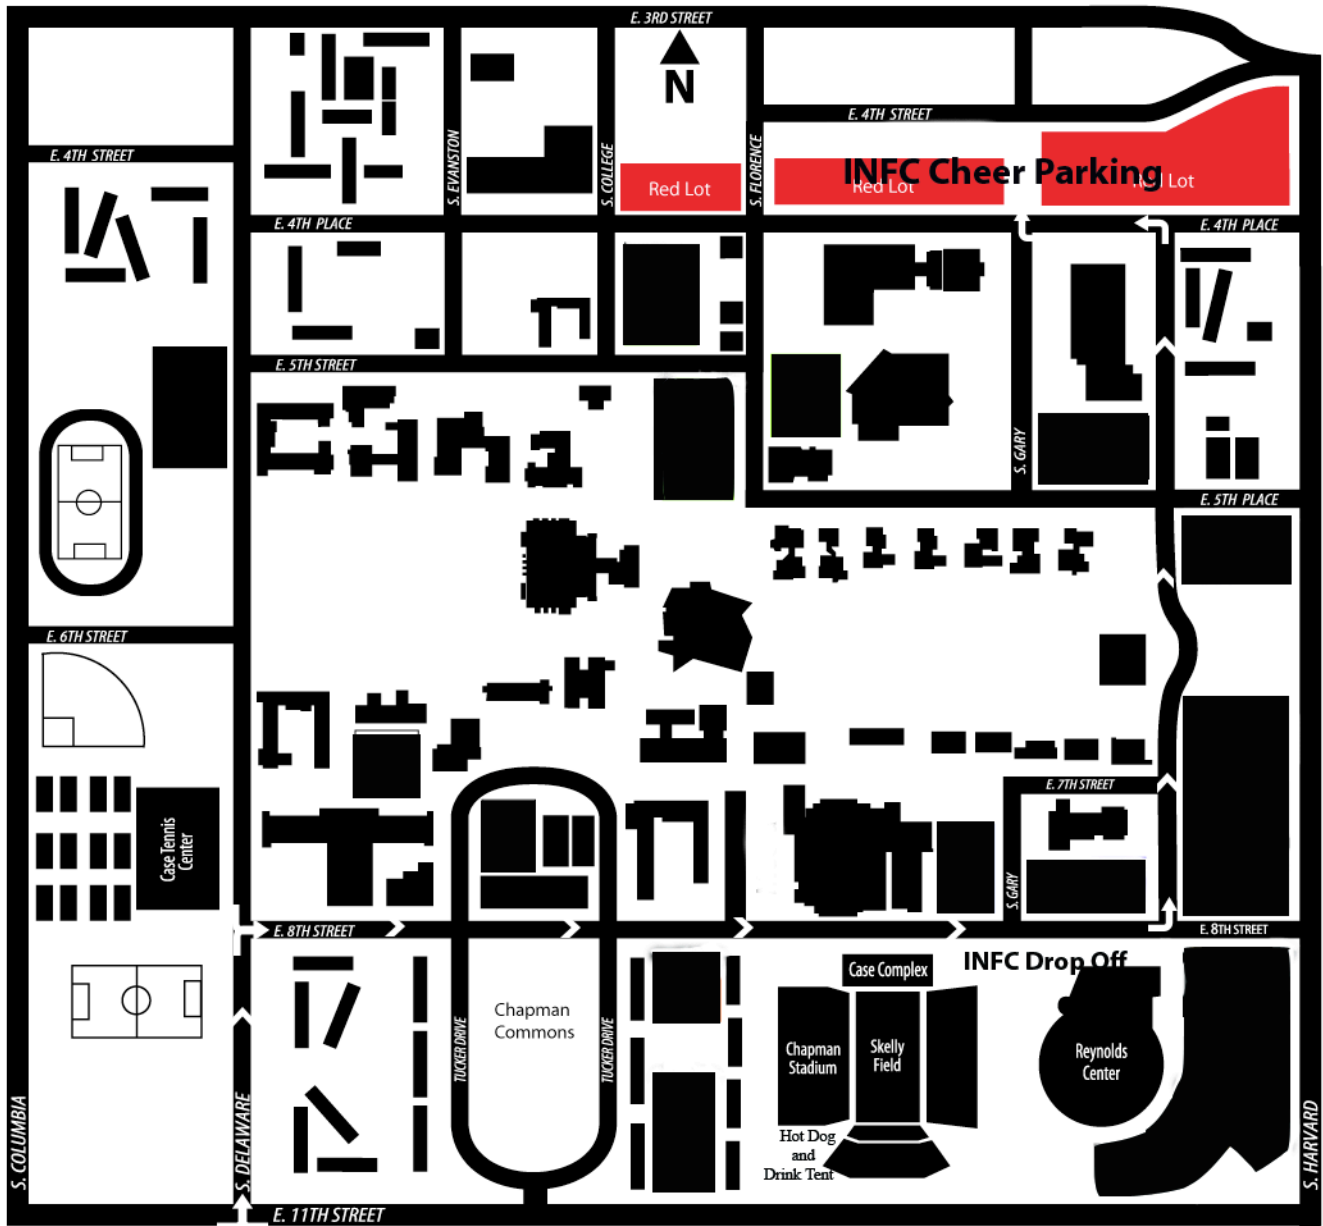

INFC Cheer Drop off and Parking Directions  
 INFC Cheer Clinic  
 September 26, 2009  
 1:00 p.m. Check-in; 1:30 p.m. Clinic Begins  
 Donald W. Reynolds Center  
 On the campus of The University of Tulsa

I-244

**If your dropping off your child:** Please enter on 11th and Delaware. Turn North on Delaware, continue to 8th street. Make a right (East) and continue down 8th street until you see the Reynolds Center on your right (South). Drop off your child at the drop off point in front of the Reynolds Center (facing 8th street). \*Note: If your parking, follow signs on South Gary Place to 4th Street and park in Keplinger Lot or John Rogers Lot (Red Lots).

**If your parking then coming in with your child:** Drive on Harvard until you come to 4th Street. Turn west on 4th. Turn North into Keplinger or John Rogers parking lots (Red Lots).

\*\*8th street closes at 2 p.m.

\*\*\*All other parking lots are reserved.